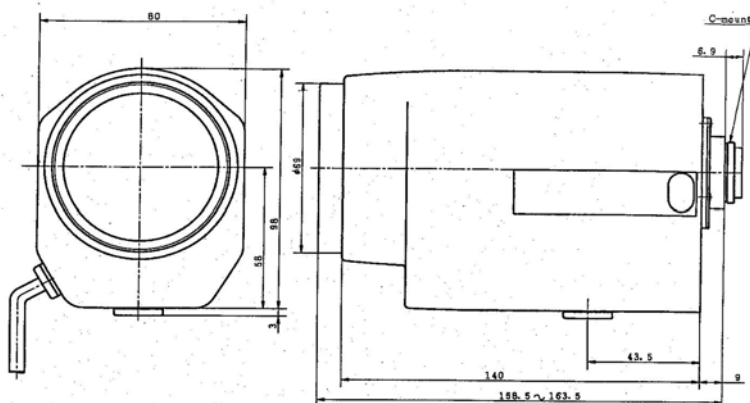

TM22Z1328AI

f=13-280mm F1:2.8-360 AUTO IRIS

TM22Z1328GAIDC

f=13-280mm F1:2.8-360 DC IRIS

TM22Z1328AIPN

f=13-280mm F1:2.8-360 AUTO IRIS with Preset

■SPECIFICATION

Image Format	1/2 inch (1/3 inch)	
Focal length	13-280mm	
Maximum Aperture	F:2.8	
Aperture Range	F:2.8 - 360	
Back Focal Length	11.00mm	
M.O.D	1.8m	
Angle of View ( )=1/3"	Diagonal	W33.03°(25.14°) T1.68°(1.27°)
	Horizontal	W26.76°(20.23°) T1.37°(1.02°)
	Vertical	W20.23°(15.24°) T1.02°(0.77°)
Filter Size	M67mm P=0.75	
Dimensions	W80.0XH101.0XL168.7	
Weight	800g	
Temperature Range	-10°C ~ +45°C	
Humidity Range	30% - 70%	
Mount	C Mount	

●AUTO IRIS (AI/AIPN)

Input Voltage	DC+8-16V
Current Consumption	30mA or Less
Input Signal	VS or V signal
Iris Accuracy	±15% at Video Signal Level
Sensitivity	0.5-1.0V-p-p at Video Signal Level
Response Speed	Approx. 1.5 Seconds

●Focus/Zoom

Input Voltage	DC+6 - 12V
Current Consumption	60mA or less
Response Speed	Approx. 4.5 Seconds

■Apperance

■Cable Conection

●DC IRIS (GAIDC)

Cable Color	Pole	Connection
White	3	Driving Coil +
Green	4	Driving Coil -
Black	2	Damping Coil +
Red	1	Damping Coil -

●AUTO IRIS (AI/AIPN)

Cable Color	Connection
Red	Power(DC+8-16V)
White	VS or V signal
Green	Not Used
Black	GND

●Focus/Zoom

	Cable Color	Polarity	Direction
Focus	Black	+	INF.
	Red	-	
	Black	-	Near
	Red	+	
Zoom	Green	+	Wide
	White	-	
	Green	-	Tele
	White	+	

●Preset Potentiometers(AIPN)

Cable Color	Connection
Purple	POT. Return
Gray	Zoom POT. Wire
Orange	POT. Supply
Blue	Focus POT. Wire

#Resistance : 5kΩ ±20% 0.19W